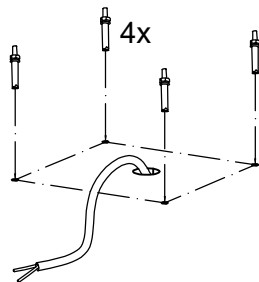

MAXIMUM
220-240V~ 50/60Hz Total:9W
LED 6.5W

1

MO-7005

2

3

4