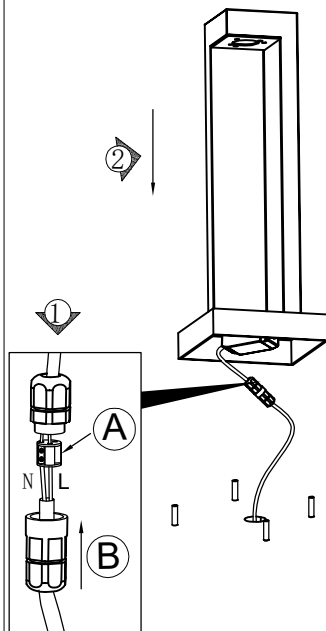

MAXIMUM
220-240V~ 50/60Hz Total:9W
LED 6.5W

1

MO-7005

2

3

4