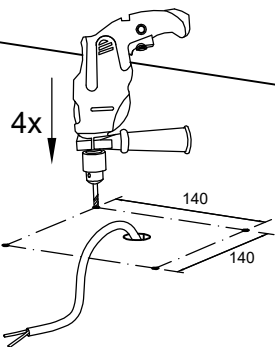

ATTENTION: FOR THIS OPERATION YOU HAVE TO CUT OFF THE POWER

MAXIMUM
220-240V~ 50/60Hz Total:9W
LED 6.5W

1

MO-7005