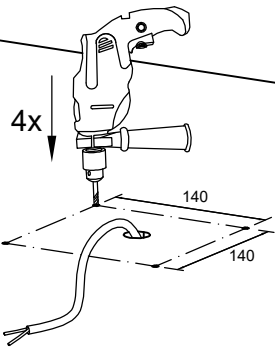

ATTENTION: FOR THIS OPERATION YOU HAVE TO CUT OFF THE POWER

MAXIMUM
220-240V~ 50/60Hz Total:9W
LED 6.5W

1

MO-7005

2

3

4

ATTENTION: FOR THIS OPERATION YOU HAVE TO CUT OFF THE POWER