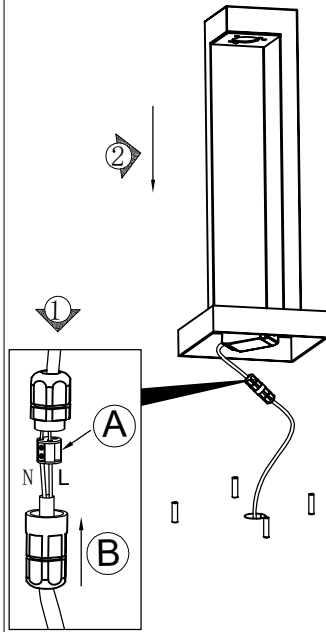

ATTENTION: FOR THIS OPERATION YOU HAVE TO CUT OFF THE POWER

MAXIMUM
220-240V~ 50/60Hz Total:9W
LED 6.5W

1

MO-7005

2

3

4

ATTENTION: FOR THIS OPERATION YOU HAVE TO CUT OFF THE POWER

MAXIMUM
220-240V~ 50/60Hz Total:9W
LED 6.5W

1

MO-7005

2

3

4